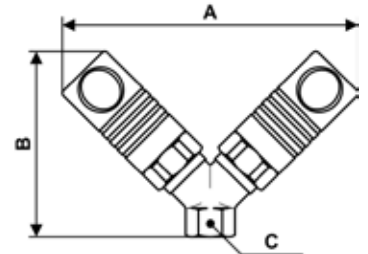

METAL SAFETY QUICK COUPLINGS - CSM 08

Parallel female thread twin coupler

Profile : ISO 6150C

Min / Max operating pressure	Flow rate at 6 bar	ID passage	Min. / Max temperature
2 / 16 bar	2120 l/min	8 mm	-15 / 70 °C

Part number	Female thread	Dim. A (mm)	Dim. B (mm)	Dim. C (mm)
CSM 088102	G3/8	132	84	20
CSM 088103	G1/2	140	90	25
CSM 088104	G3/4	150	110	25